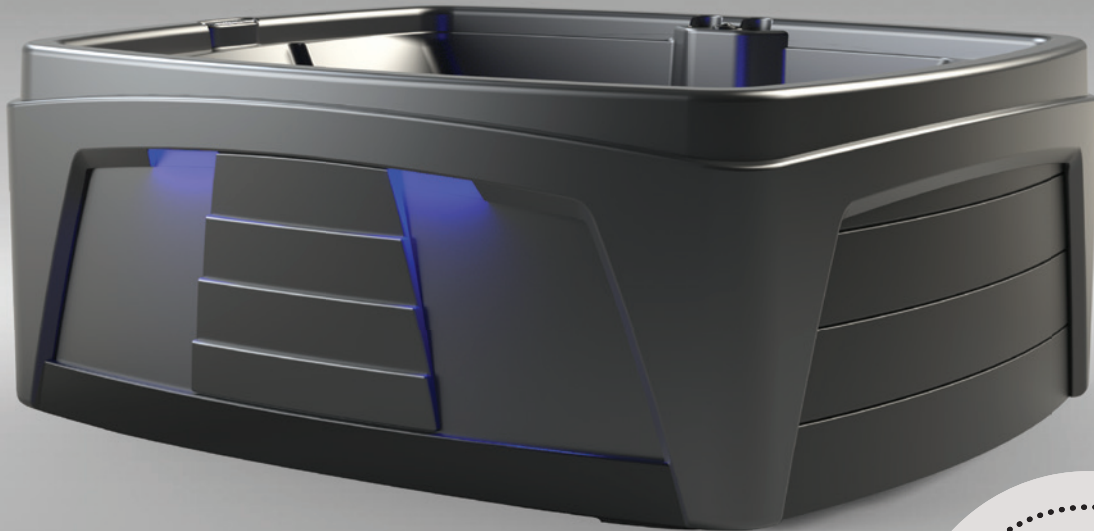

Feeling

FIRST COMES EMOTION AND THEN COMES FEELING

The emotion of your personal spa paradise will be absorbed by a **Feeling** like you've never known. The **Feeling** calls your name. It combines styling, comfort, ambience, serviceability and exceptional massage all in one truly portable and affordable spa. As its name suggests, the **Feeling** will trigger your emotions and command your attention. It's sleek, modern design not only exudes practical features, but it also blusters with features like a back lit, cascading waterfall, external LED scone lighting, hand recesses for easy portability and 100% accessibility to the plumbing and equipment. With unequaled comfort, ambience and practicality, the **Feeling** delivers a truly gratifying spa ownership experience.

The layout of the **Feeling** follows a traditional pattern with added versatility. You can relax in either of the two opposing lounge chairs or you can stretch your legs out and lay back in the full length lounge chair. The lounge chair also enables you to swing your legs around, sit up and enjoy a family conversation. The **Feeling** also contains a step in / cool down seat for easier and safer entering and exiting to and from the spa. This step also doubles as a cool down seat. If total emersion in the water makes you feel a bit overheated, sit on the cool down seat and enjoy the hot water comfort under your terms.